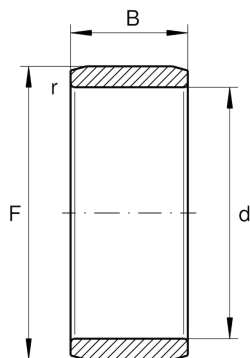

LR12X15X16,5

Inner ring

Schaeffler ID:
0000596680000

Inner ring LR, cylindrical

Technical information

Main Dimensions & Performance Data

d	12 mm	Bore diameter
B	16.5 mm	Width
	30 °	Chamfer angle
	8 g	Weight